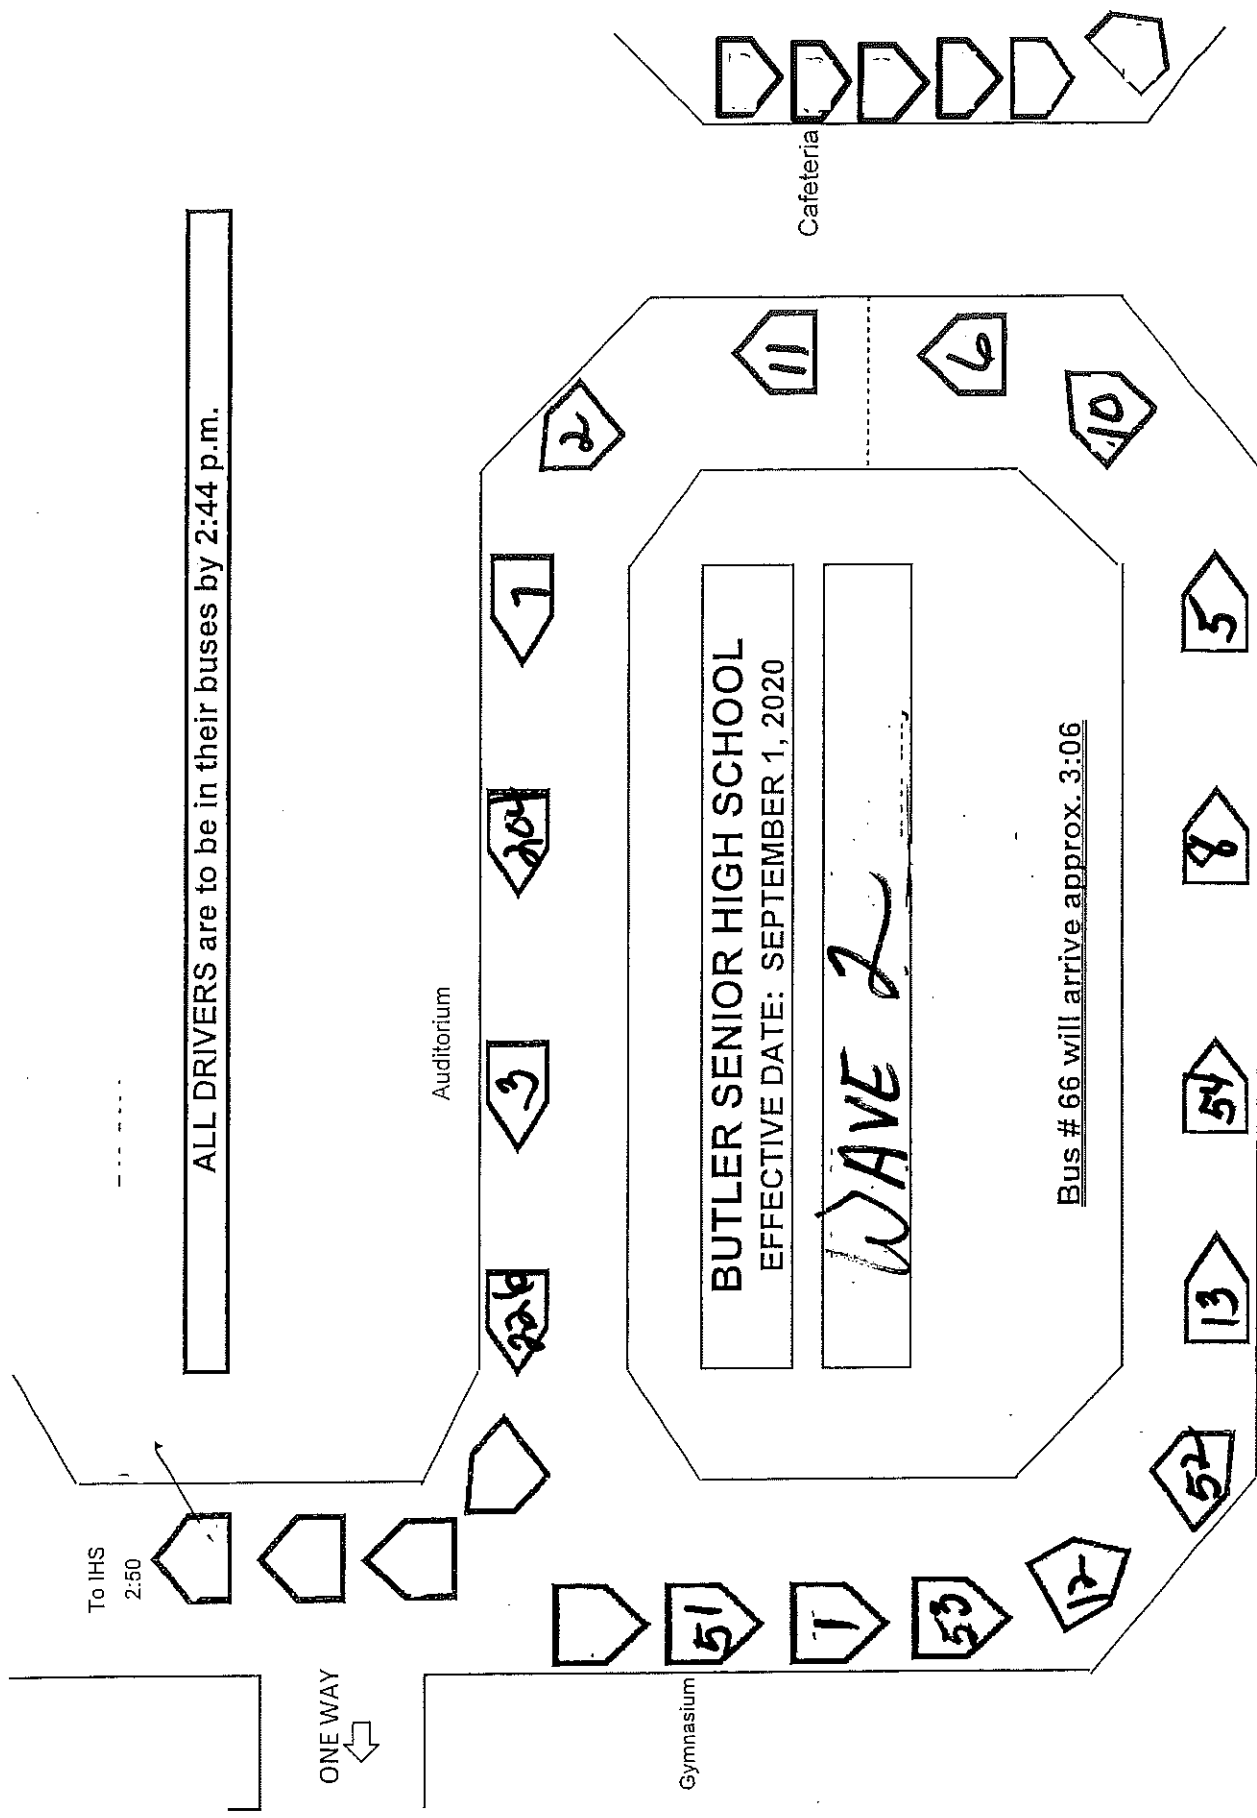

Cafeteria

Gymnasium

Covered Walkway

BUTLER SENIOR HIGH SCHOOL
EFFECTIVE DATE: SEPTEMBER 1, 2020

WAVE 2

Bus # 66 will arrive approx. 3:06

Wave (3)

ALL DRIVERS are to be in their buses by 2:44 p.m.