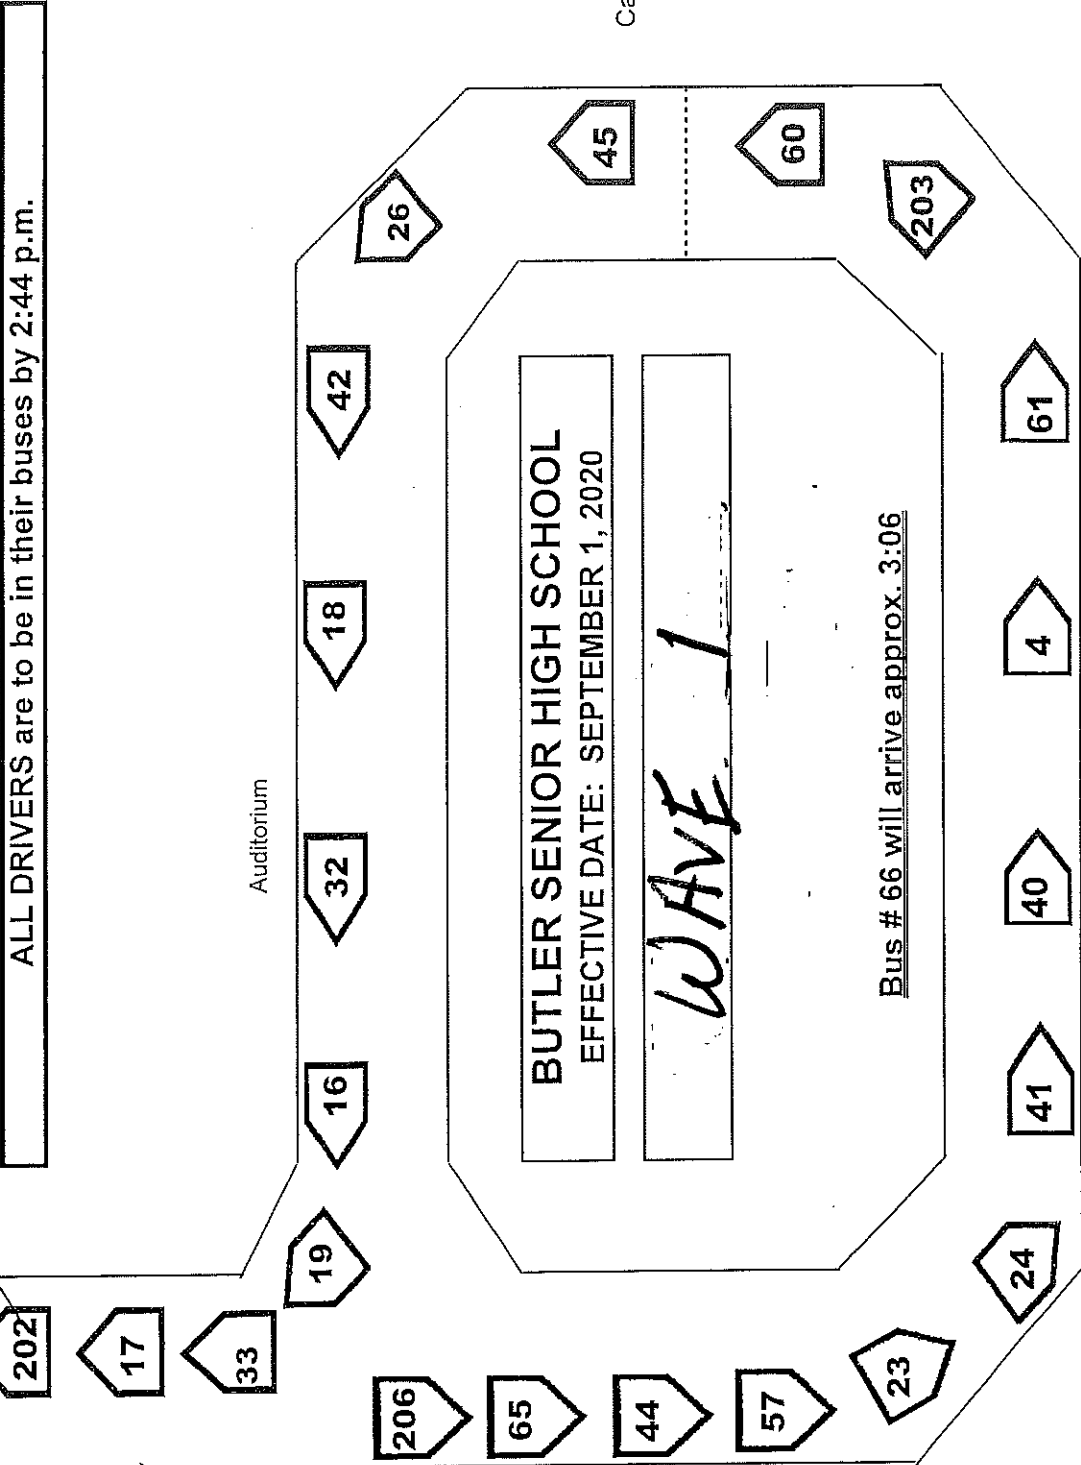

To IHS
2:50

ALL DRIVERS are to be in their buses by 2:44 p.m.

ONE WAY
↩

Auditorium

Gymnasium

Cafeteria

Covered Walkway

BUTLER SENIOR HIGH SCHOOL
EFFECTIVE DATE: SEPTEMBER 1, 2020

WAVE 1

Bus # 66 will arrive approx. 3:06

*WAVE
(1)*