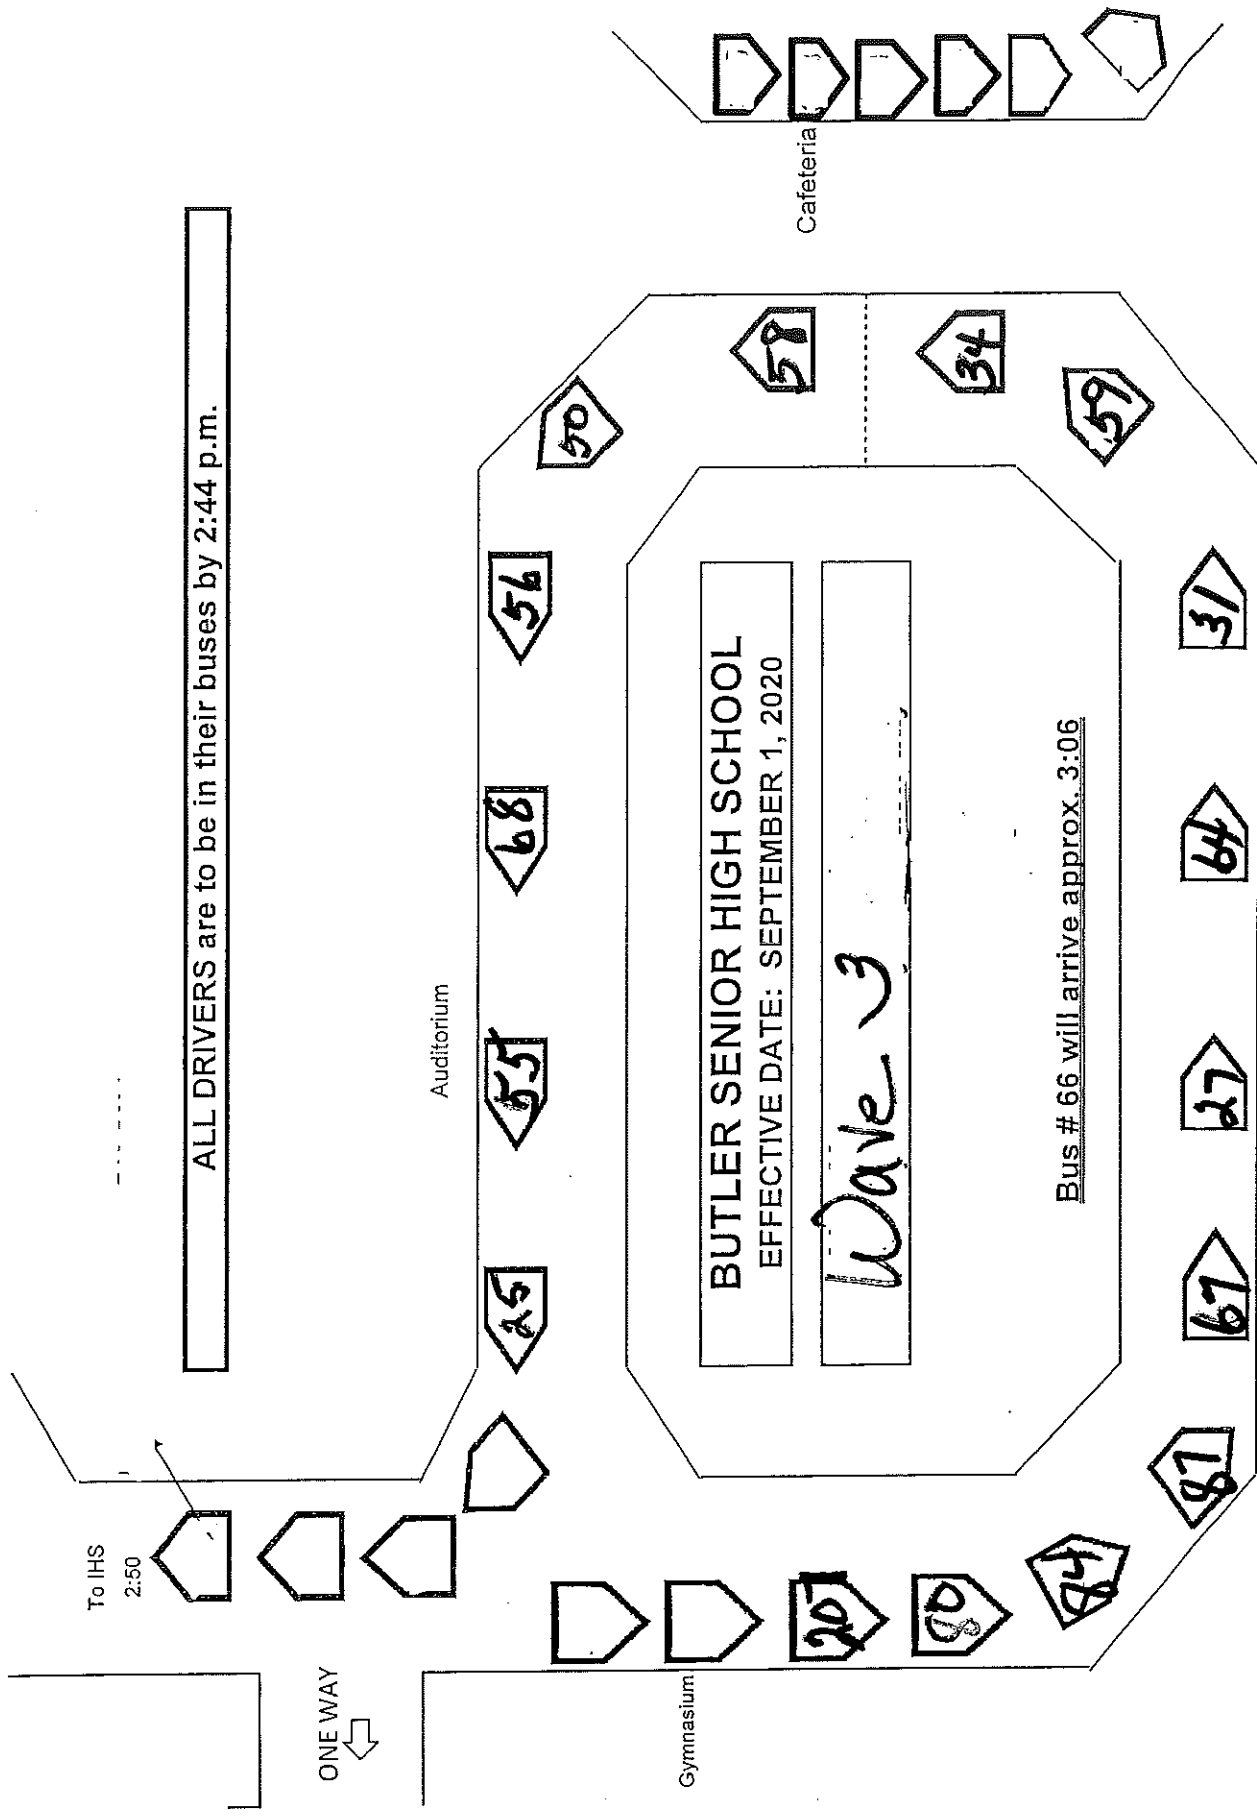

Cafeteria

Gymnasium

Covered Walkway

BUTLER SENIOR HIGH SCHOOL
EFFECTIVE DATE: SEPTEMBER 1, 2020

WAVE 2

Bus # 66 will arrive approx. 3:06

Wave (3)

ALL DRIVERS are to be in their buses by 2:44 p.m.