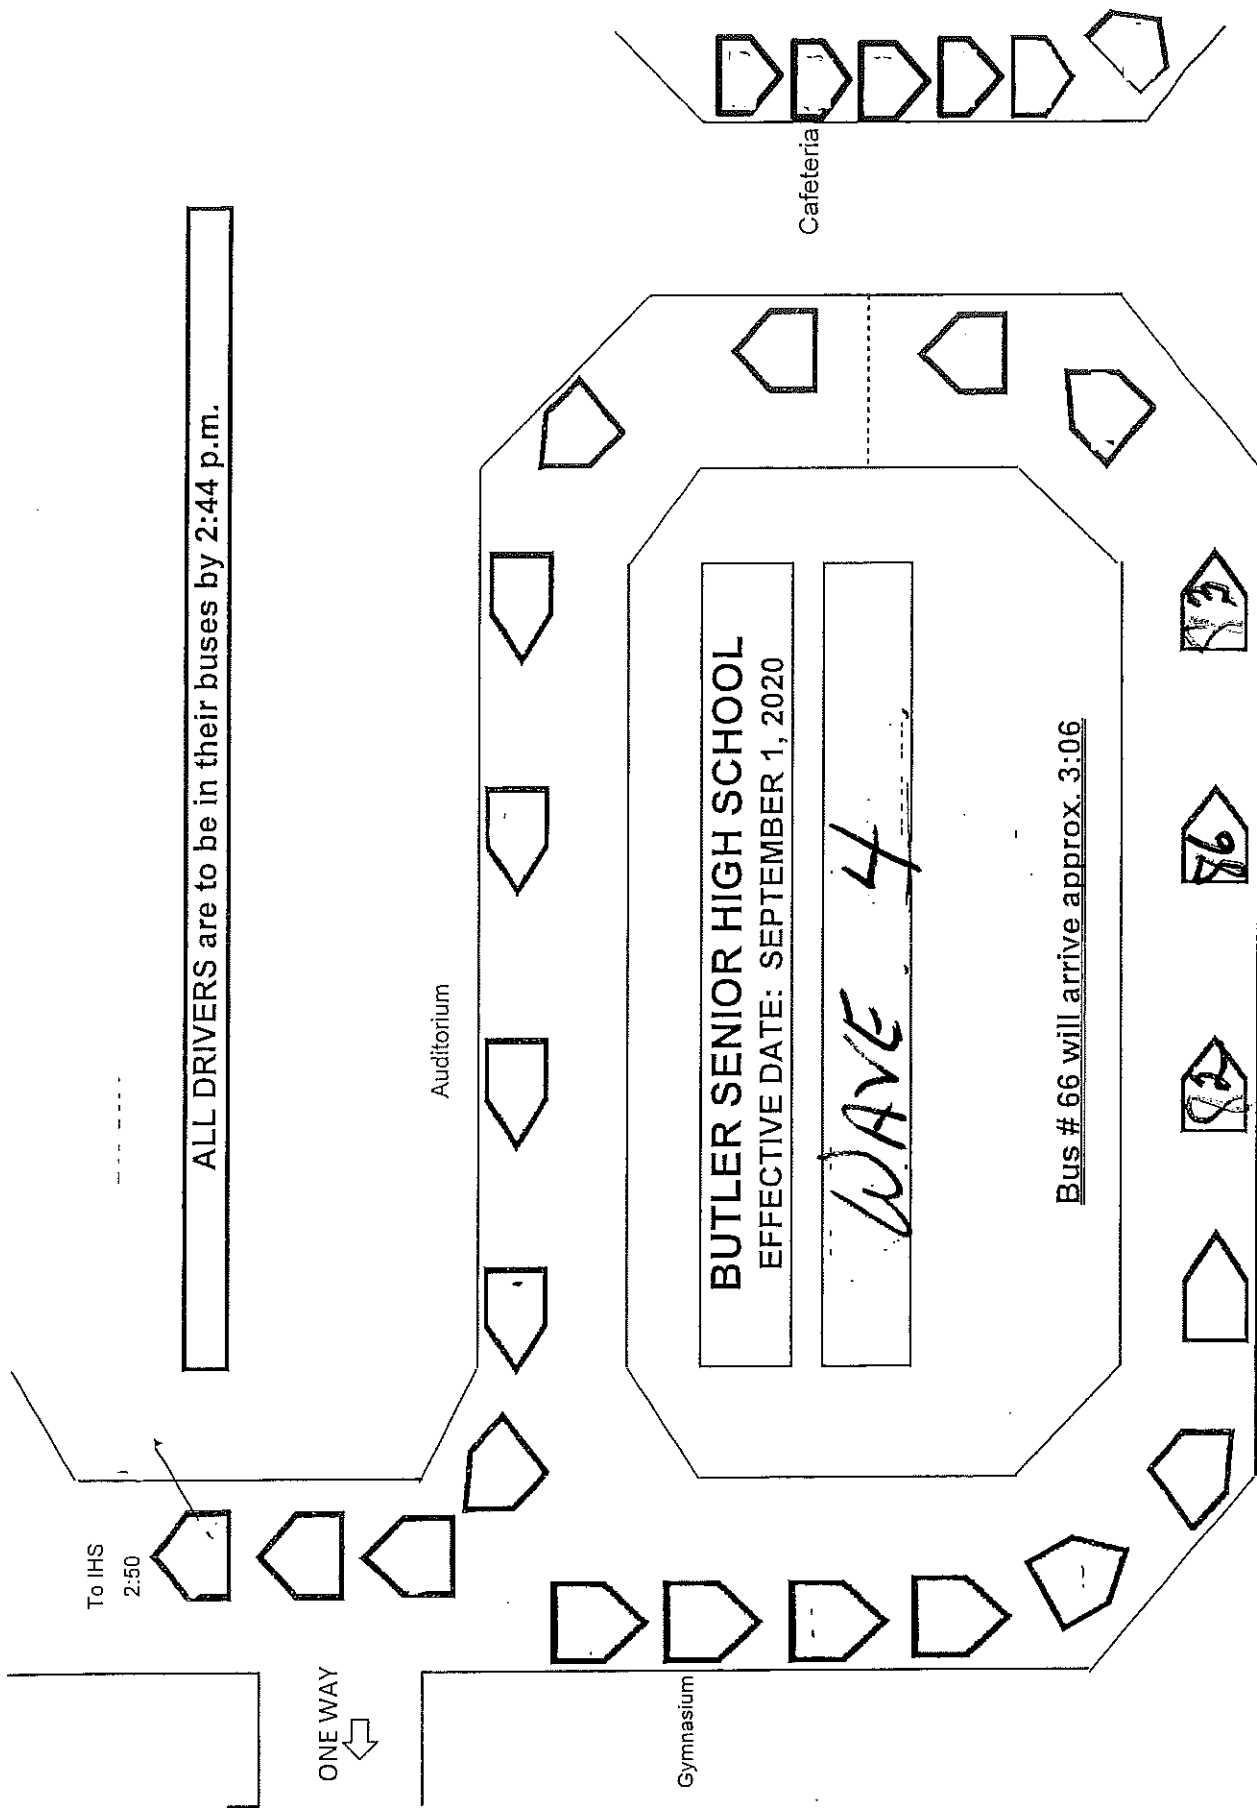

Wave (4)

ALL DRIVERS are to be in their buses by 2:44 p.m.

To IHS
2:50

ONE WAY
→

Auditorium

Cafeteria

Gymnasium

BUTLER SENIOR HIGH SCHOOL
EFFECTIVE DATE: SEPTEMBER 1, 2020

WAVE 4

Bus # 66 will arrive approx. 3:06

Covered Walkway